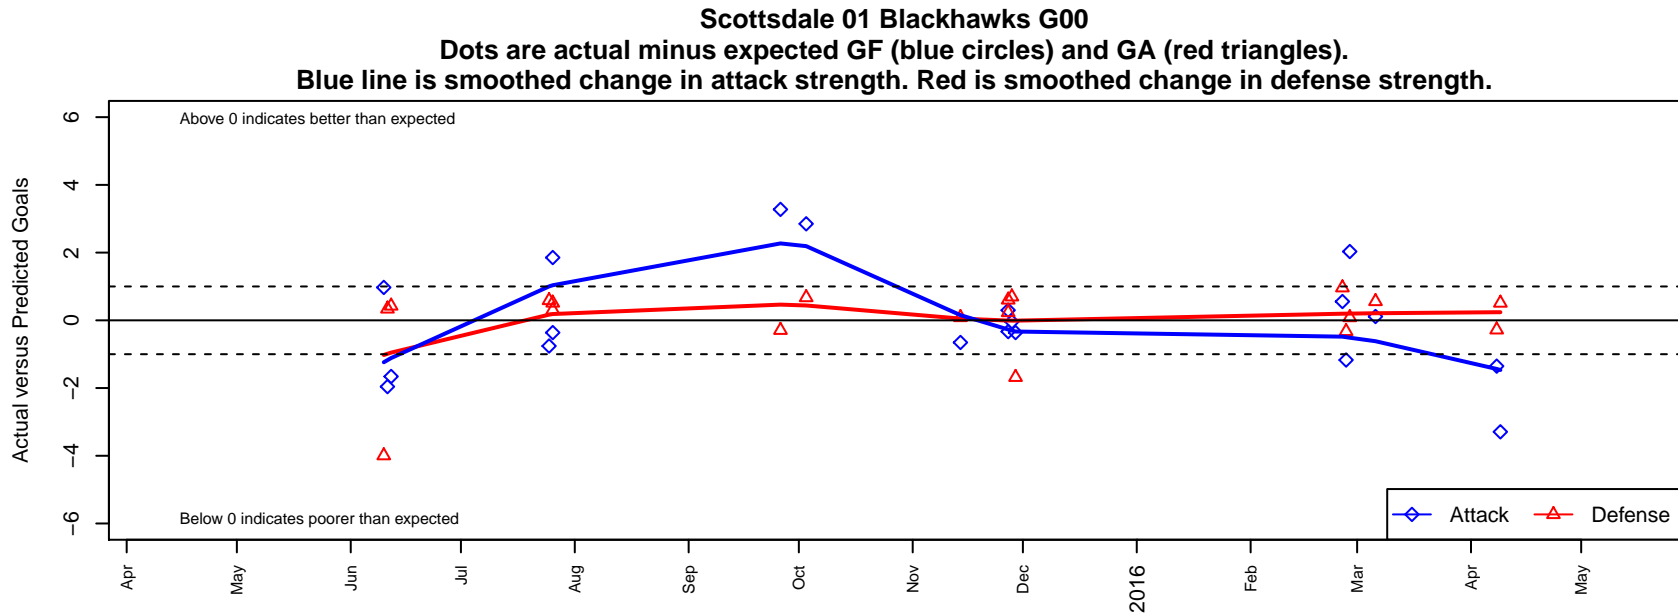

Scottsdale 01 Blackhawks G00

, AZ
 G00 total strength=1725
 attack=24.34 defense=25.08
 notes= Chapman 2013; Mearse 2015

alt names used:
 Scottsdale Blackhawks 01 Mearse (AZ)
 SCOTTSDALE SOCCER 01G BLACKHAWKS
 SCOTTSDALE SOCCER 01G BLACKHAWKS
 SCOTTSDALE SOCCER 01G BLACKHAWKS

Venues played:
 2015 Region IV Pres Cup U14
 2015 Surf Cup Gold U15
 2015 FWRL Desert Premier U15
 2015 Surf College Showcase Moonlight Showc

**attack and defense variance (black dot)
relative to other teams
and top 10 in region**

**attack and defense rating
relative to others at age
and all opponents in last 13 months**

**attack and defense rating
relative to others at age
and all opponents in last 13 months**

Performance relative to 13 month average

Performance relative to 13 month average

Distribution of opponents
 Red = Lose zone, Blue = Win zone, Green = Even
 Black line separates win/lose zones

lot. A=Neither has attack advantage, B=Opponent has both attack and defense advantage, C=Opponent has both attack and defense disadvantage, D=Both have